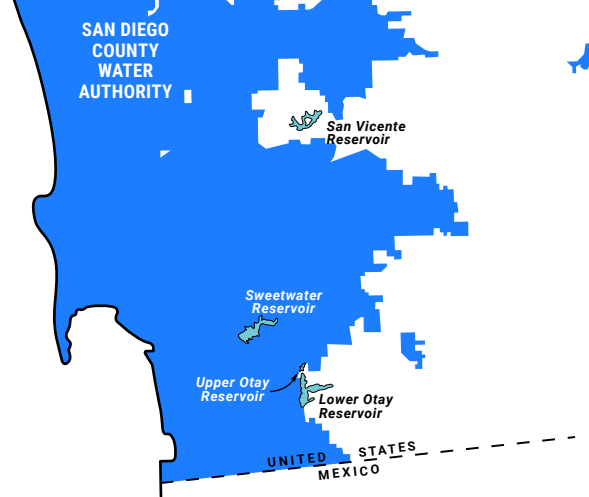

THE METROPOLITAN WATER DISTRICT OF SOUTHERN CALIFORNIA

METROPOLITAN'S MEMBER AGENCIES

LEGEND

-  Department of Water Resources' California Aqueduct
-  Metropolitan's Colorado River Aqueduct
-  Water Treatment Plants

THE METROPOLITAN WATER DISTRICT
OF SOUTHERN CALIFORNIA

The mission of the
Metropolitan Water District
of Southern California
is to provide its service area with
adequate and reliable supplies
of high-quality water to meet
present and future needs in an
environmentally and economically
responsible way.

Las Virgenes Municipal Water District

- Agoura
- Agoura Hills
- Calabasas
- Chatsworth
- Hidden Hills
- Lake Manor
- Malibu Lake
- Monte Nido
- Westlake Village
- West Hills

Long Beach

Los Angeles

Municipal Water District of Orange County

- Poway
- Ramona
- Rancho San Diego
- Rancho Santa Fe
- San Diego
- San Marcos
- Santee
- Solana Beach
- Spring Valley
- Valley Center
- Vista

San Fernando

San Marino

Santa Ana

Santa Monica

Three Valleys Municipal Water District