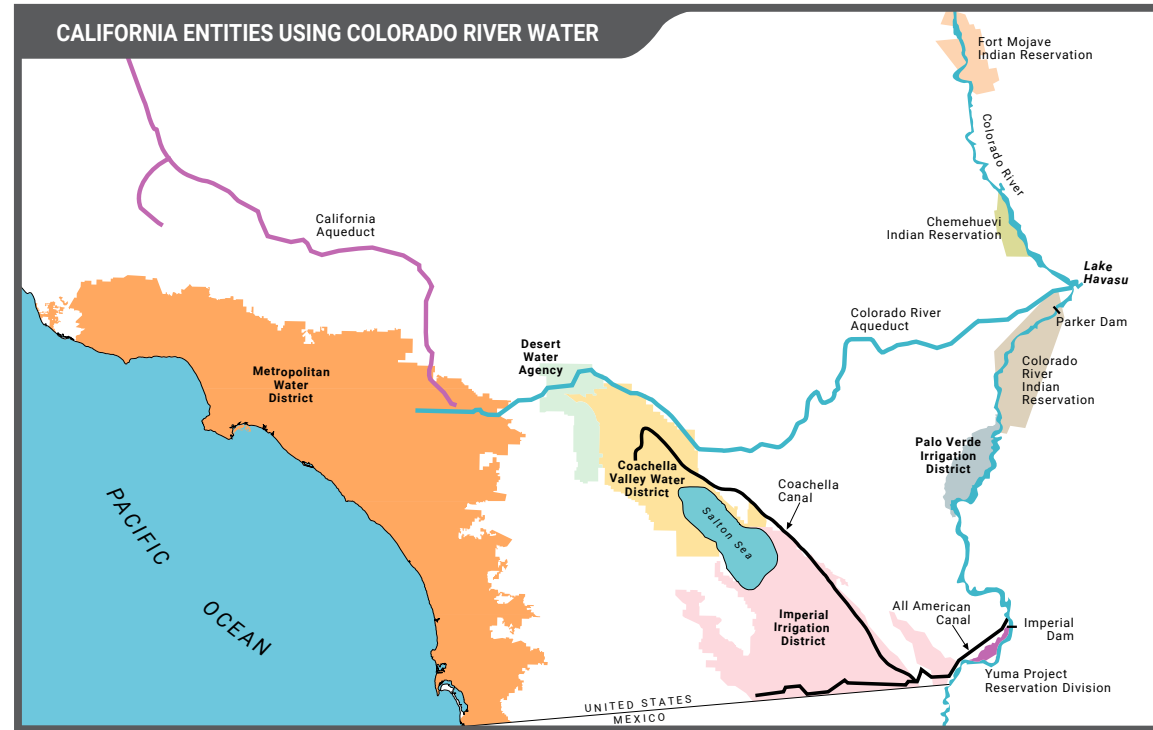

THE METROPOLITAN WATER DISTRICT OF SOUTHERN CALIFORNIA

METROPOLITAN'S MEMBER AGENCIES

LEGEND

-  Department of Water Resources' California Aqueduct
-  Metropolitan's Colorado River Aqueduct
-  Water Treatment Plants

THE METROPOLITAN WATER DISTRICT
OF SOUTHERN CALIFORNIA

The mission of the
Metropolitan Water District
of Southern California
is to provide its service area with
adequate and reliable supplies
of high-quality water to meet
present and future needs in an
environmentally and economically
responsible way.

- Poway
- Ramona
- Rancho San Diego
- Rancho Santa Fe
- San Diego
- San Marcos
- Santee
- Solana Beach
- Spring Valley
- Valley Center
- Vista

San Fernando

San Marino

Santa Ana

Santa Monica

Three Valleys Municipal Water District