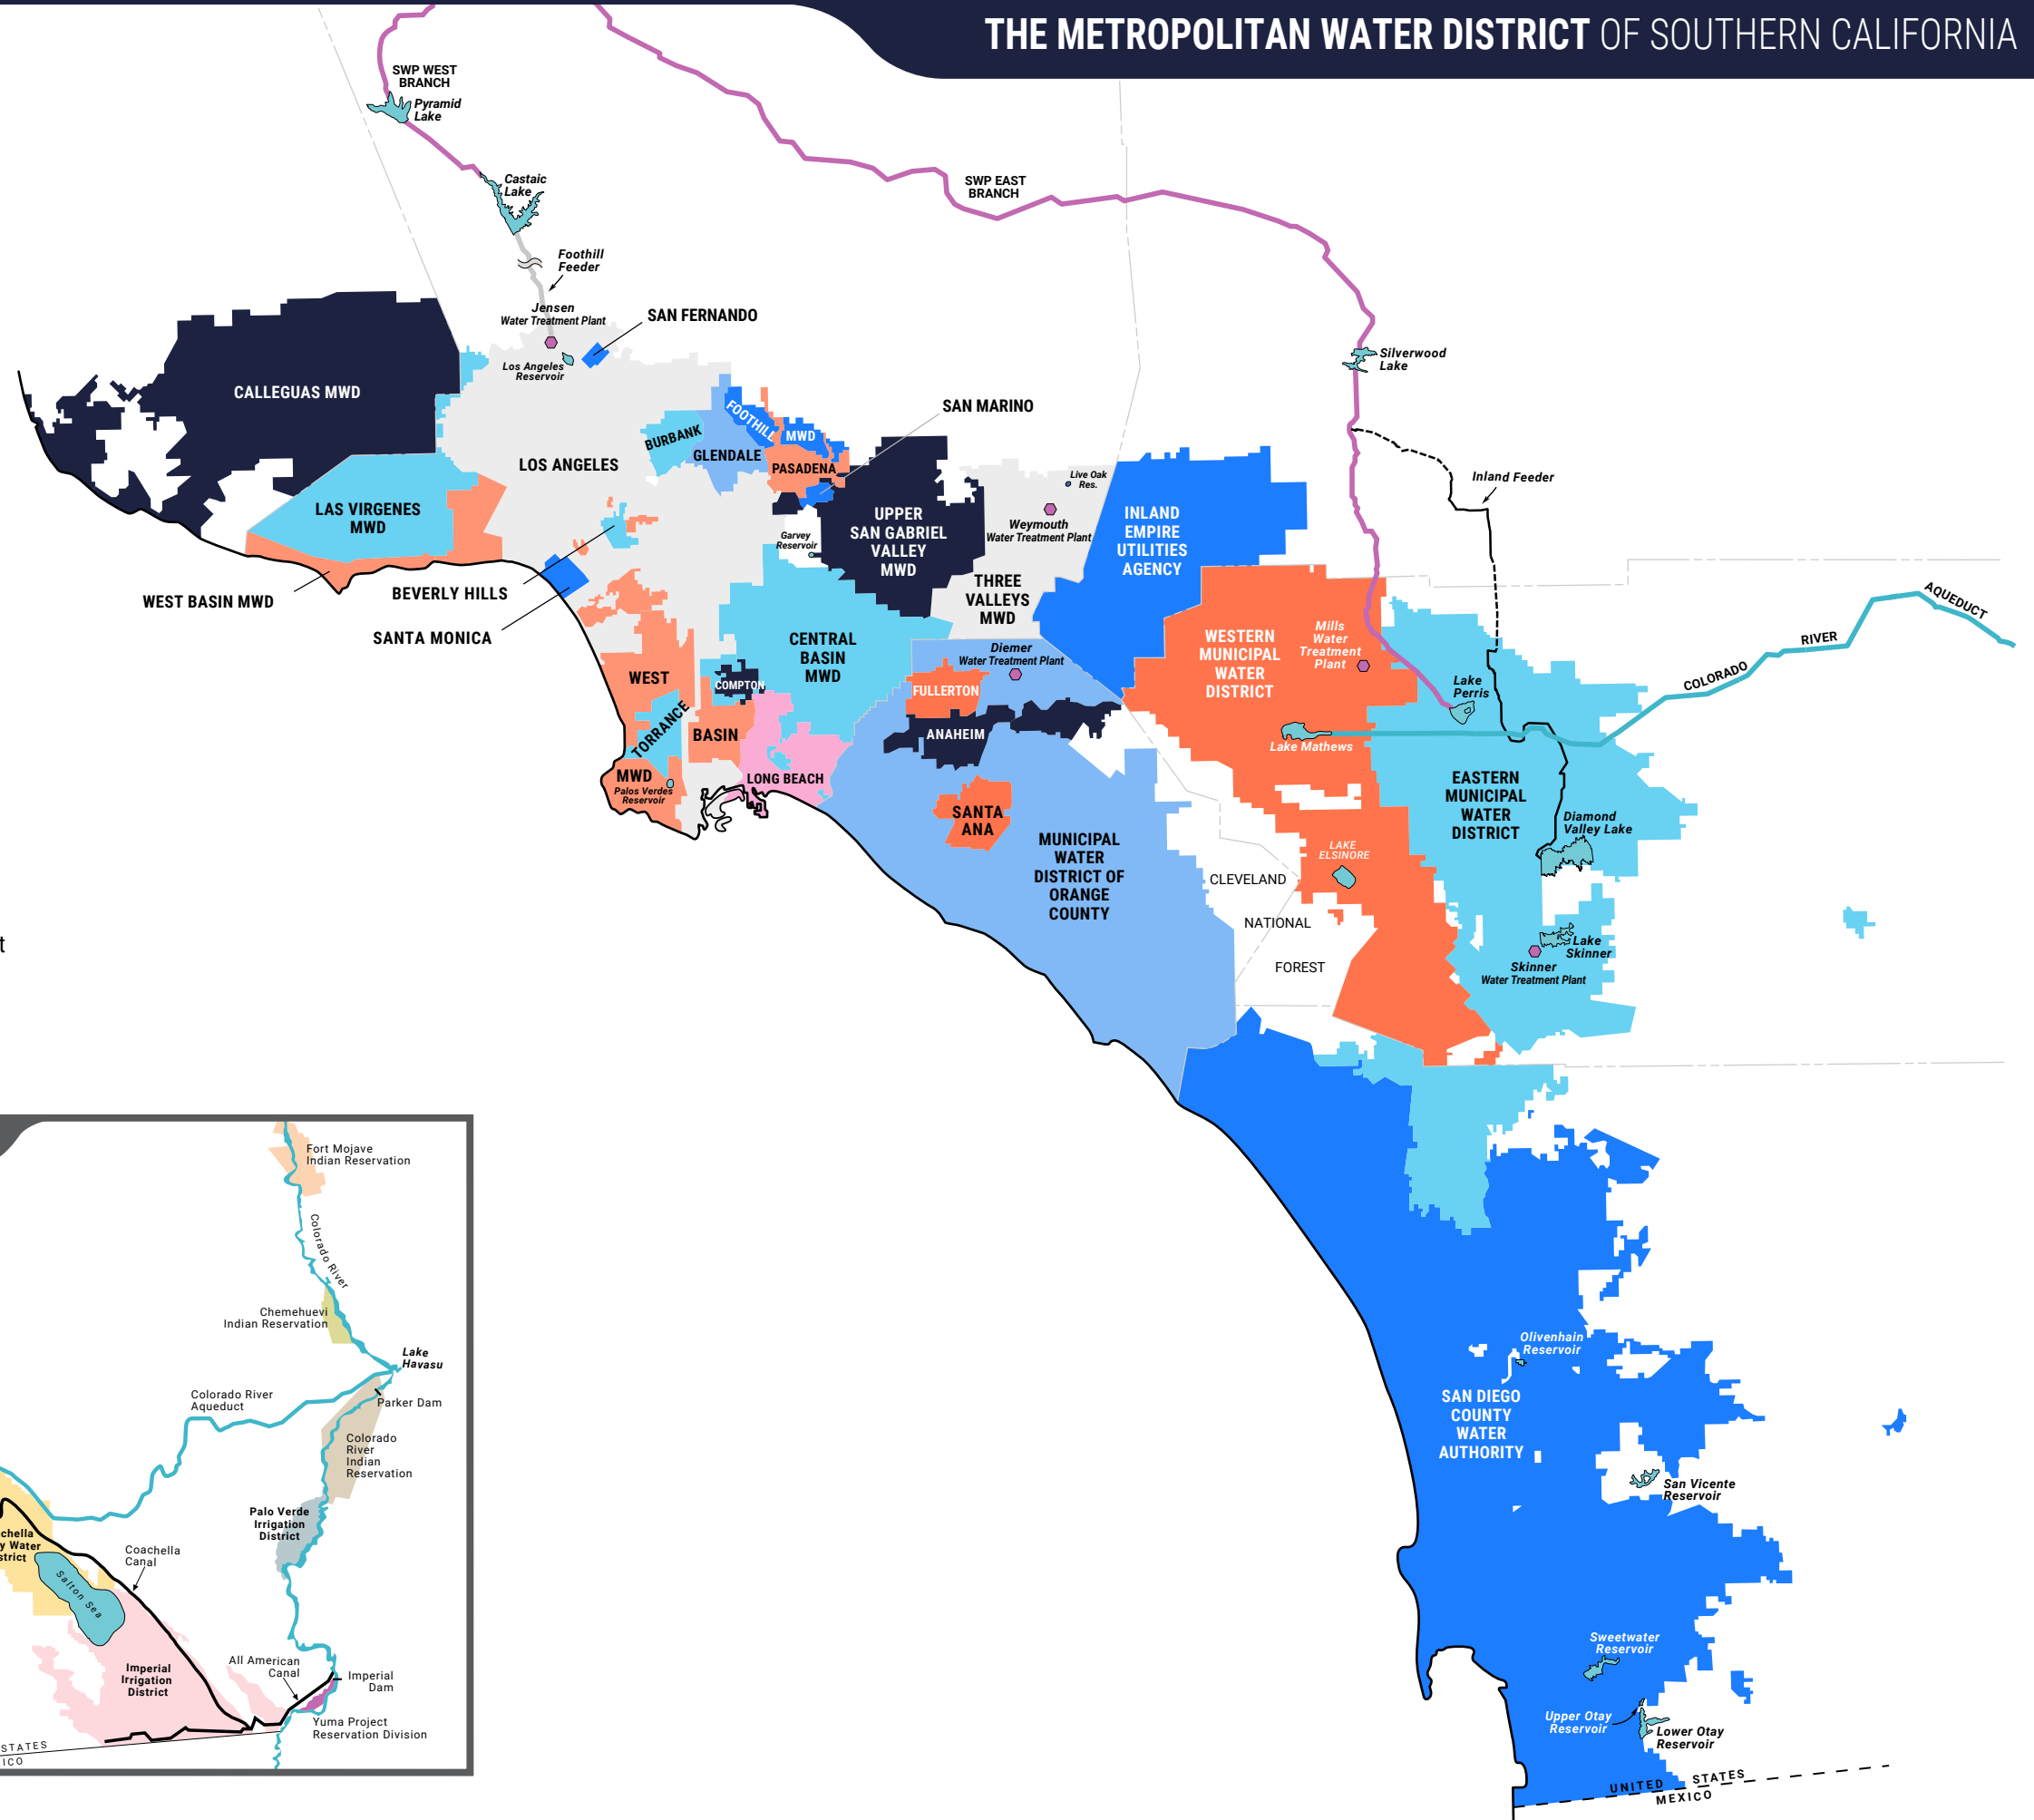

THE METROPOLITAN WATER DISTRICT OF SOUTHERN CALIFORNIA

METROPOLITAN'S MEMBER AGENCIES

LEGEND

-  Department of Water Resources' California Aqueduct
-  Metropolitan's Colorado River Aqueduct
-  Water Treatment Plants

THE METROPOLITAN WATER DISTRICT
OF SOUTHERN CALIFORNIA

The mission of the
Metropolitan Water District
of Southern California
is to provide its service area with
adequate and reliable supplies
of high-quality water to meet
present and future needs in an
environmentally and economically
responsible way.

Foothill Municipal Water District

- Altadena
- La Cañada Flintridge
- La Crescenta
- Montrose

Fullerton

Glendale

Inland Empire Utilities Agency

- Chino
- Chino Hills
- Fontana
- Montclair
- Ontario
- Rancho Cucamonga
- Upland

- Poway
- Ramona
- Rancho San Diego
- Rancho Santa Fe
- San Diego
- San Marcos
- Santee
- Solana Beach
- Spring Valley
- Valley Center
- Vista

San Fernando

San Marino

Santa Ana

Santa Monica

Three Valleys Municipal Water District