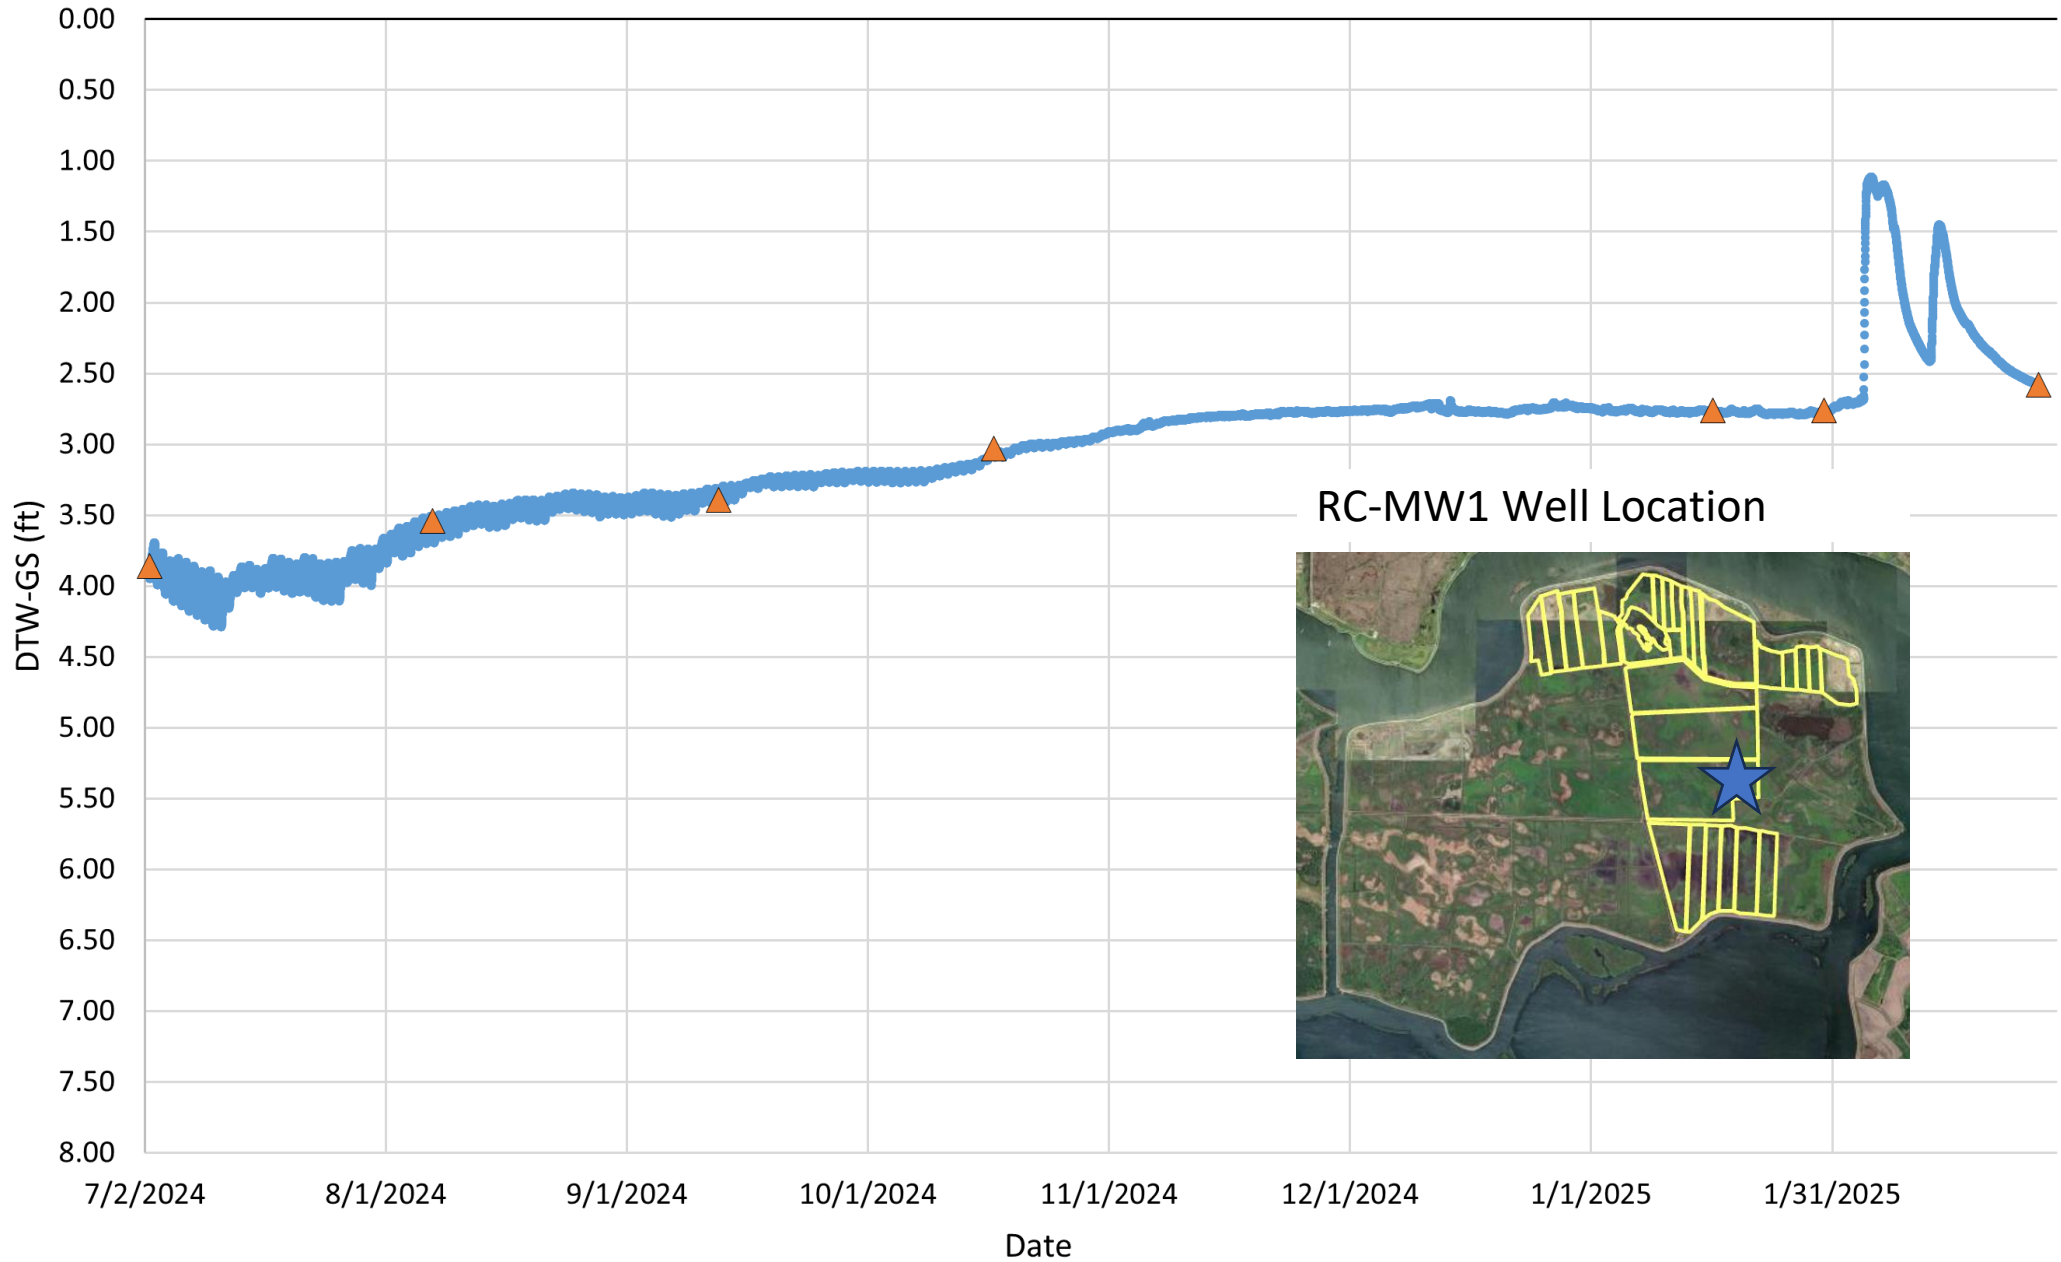

Depth to Water Data,
courtesy of Hydrofocus, Inc.

RC-MW1 (Rice)

• transducer ▲ manual

RC-MW1 Well Location