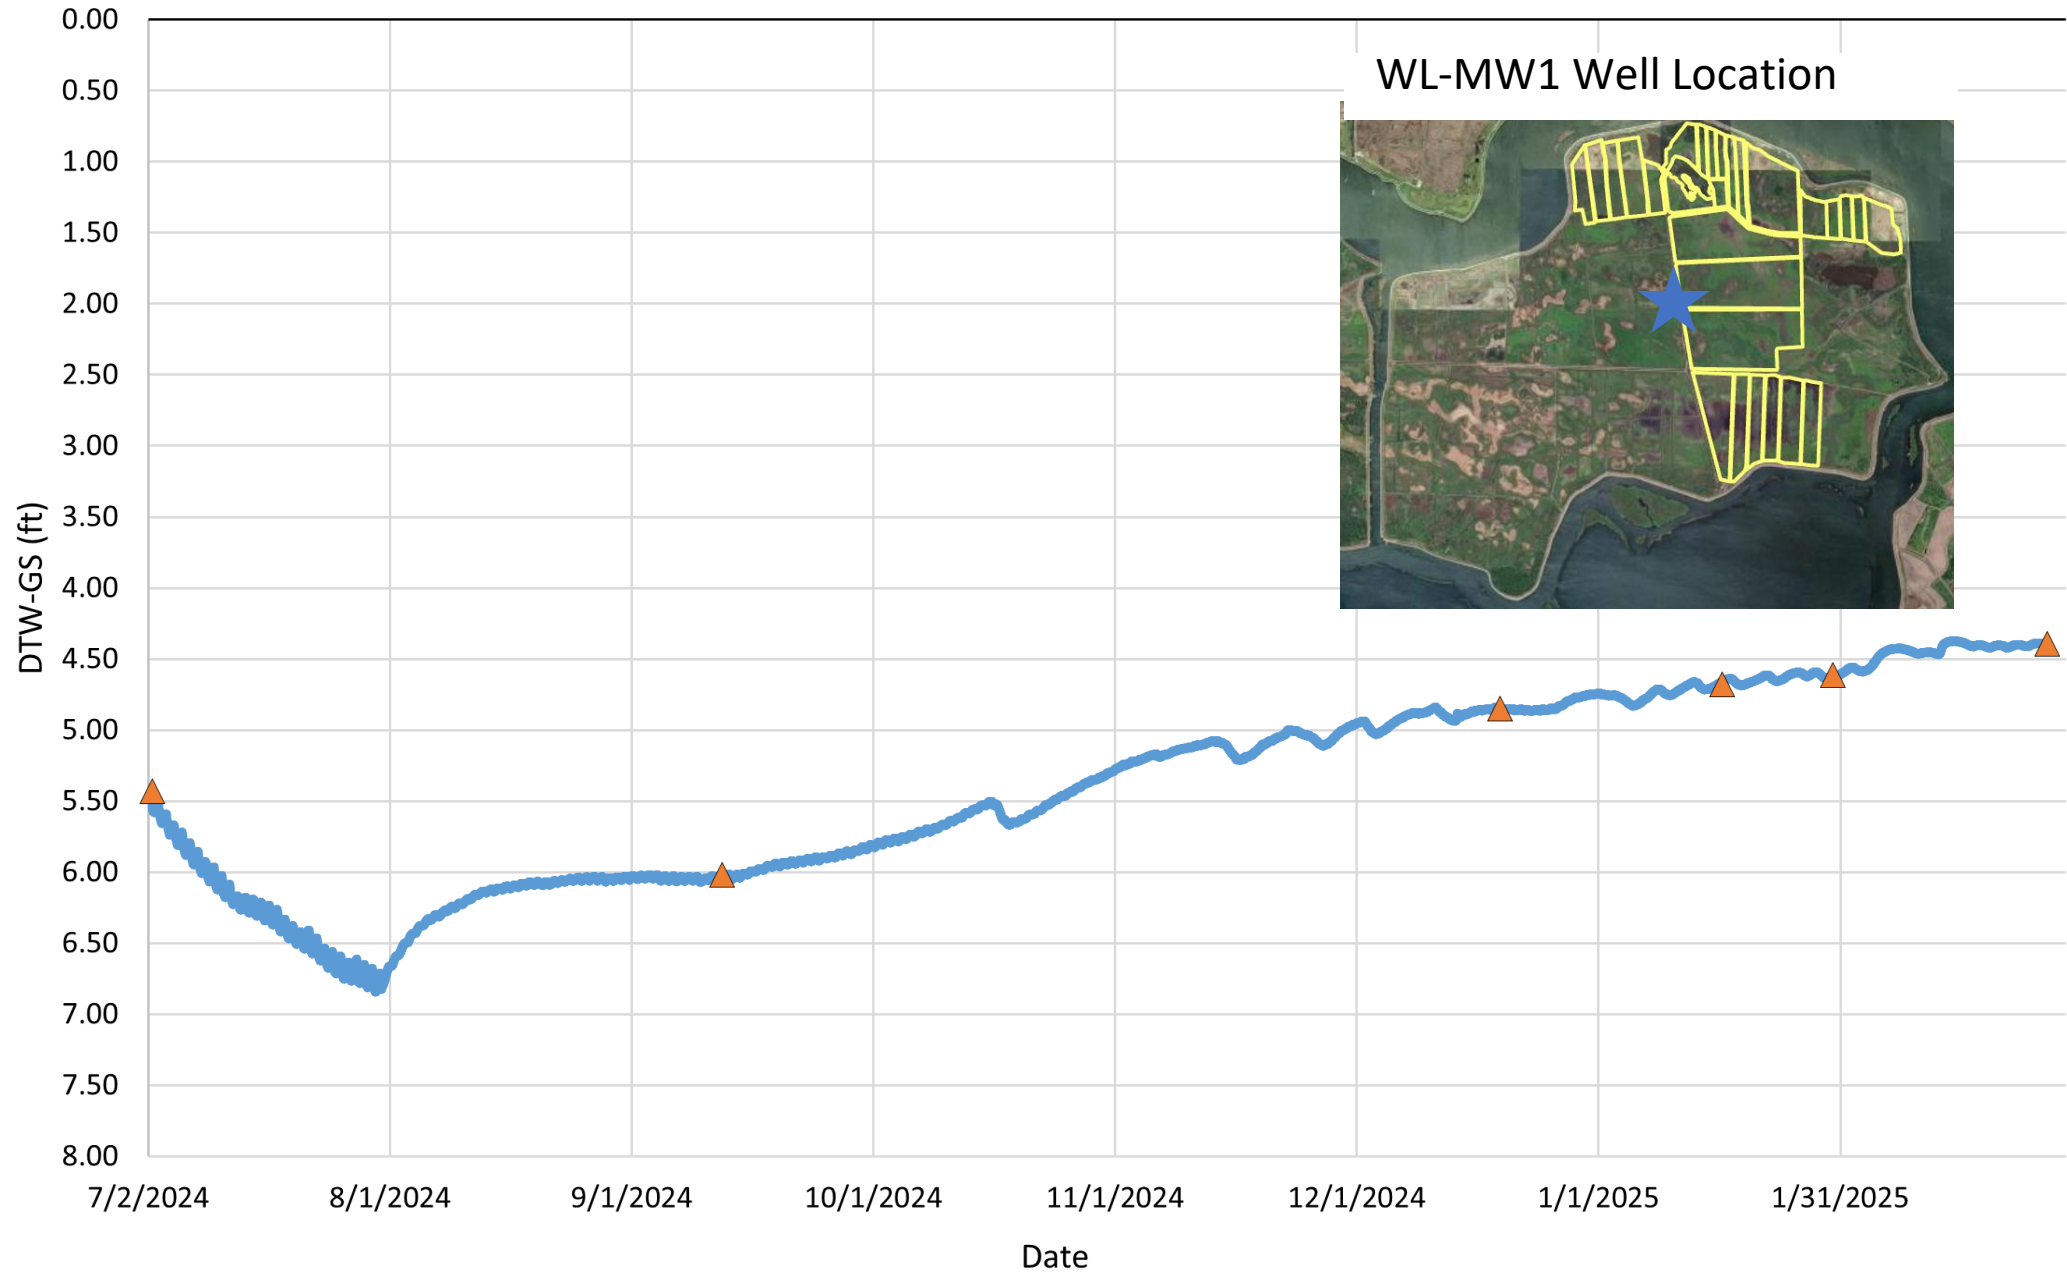

Depth to Water Data,  
courtesy of Hydrofocus, Inc.

# WL-MW1 (Wetland)

• transducer ▲ manual

WL-MW1 Well Location